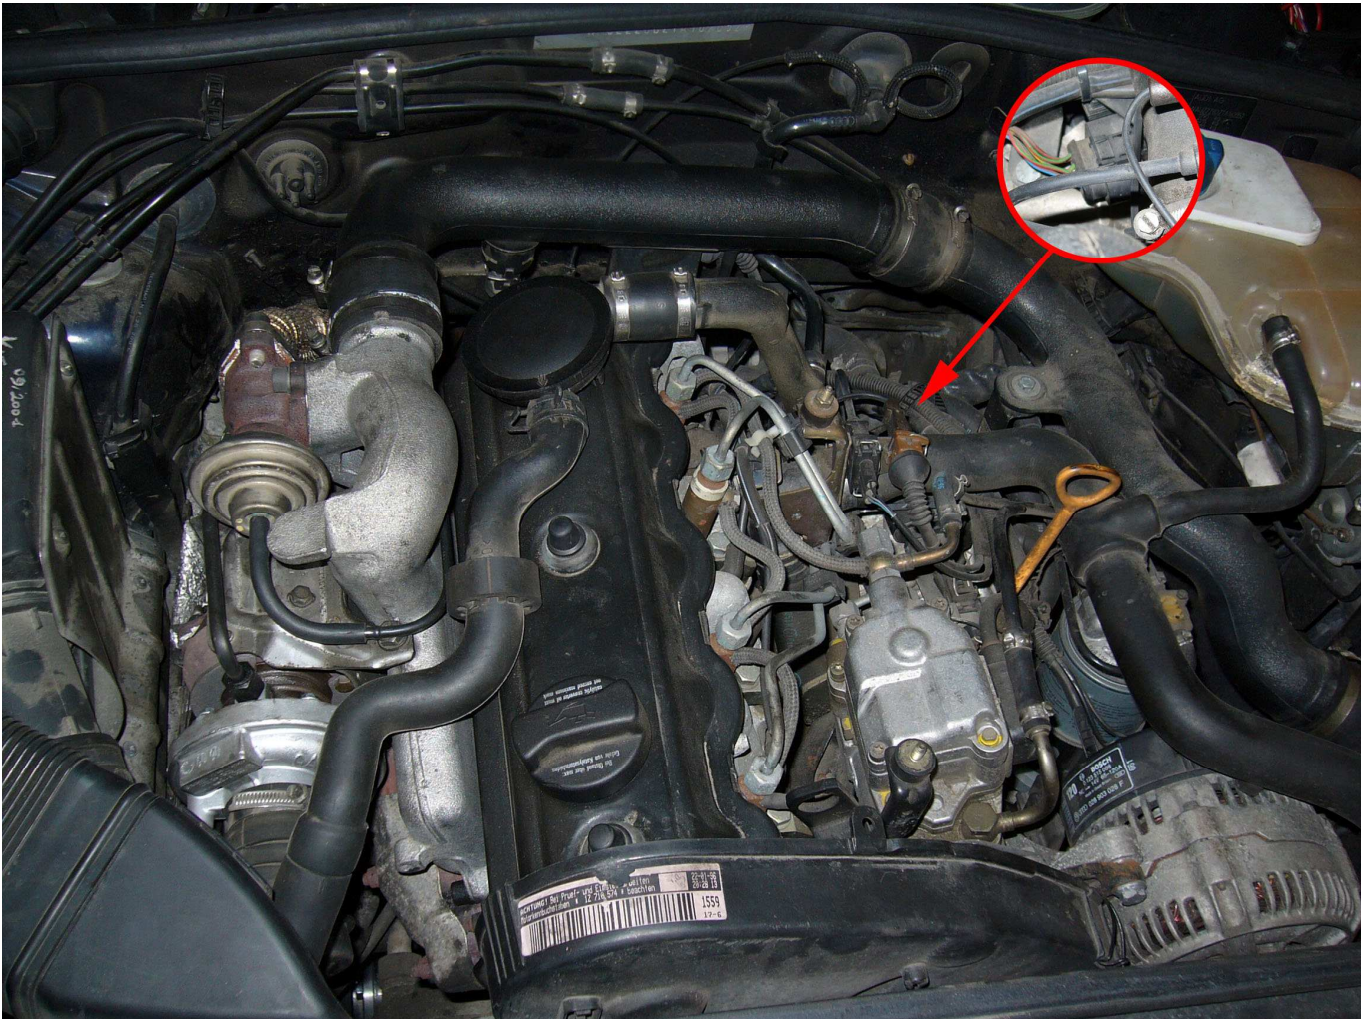

Audi A4 1.9TDI 90HP

1. Box type: VT101503.
2. Find plug for fuel pump. Disconnect it and connect box adapter between.

3. Connect white wire to pin no.5 of air mass sensor.