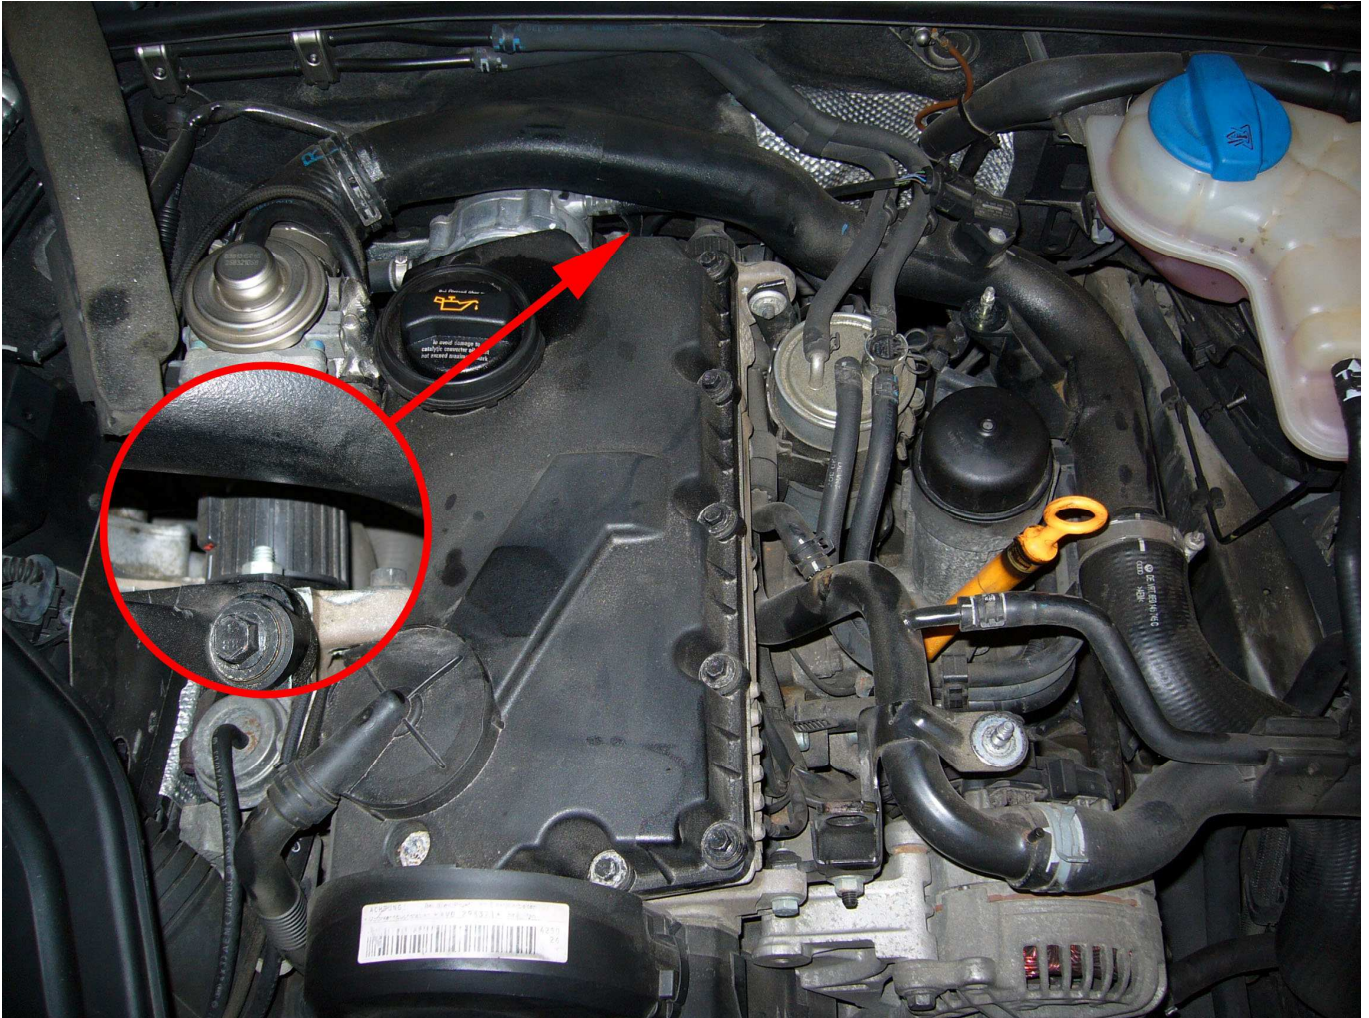

Audi A4 1.9TDI 101HP

1. Box type: VT101301.
2. Find plug for injector harness. Disconnect it and connect box adapter between.

3. Connect black (-) and red (+) wires to battery.