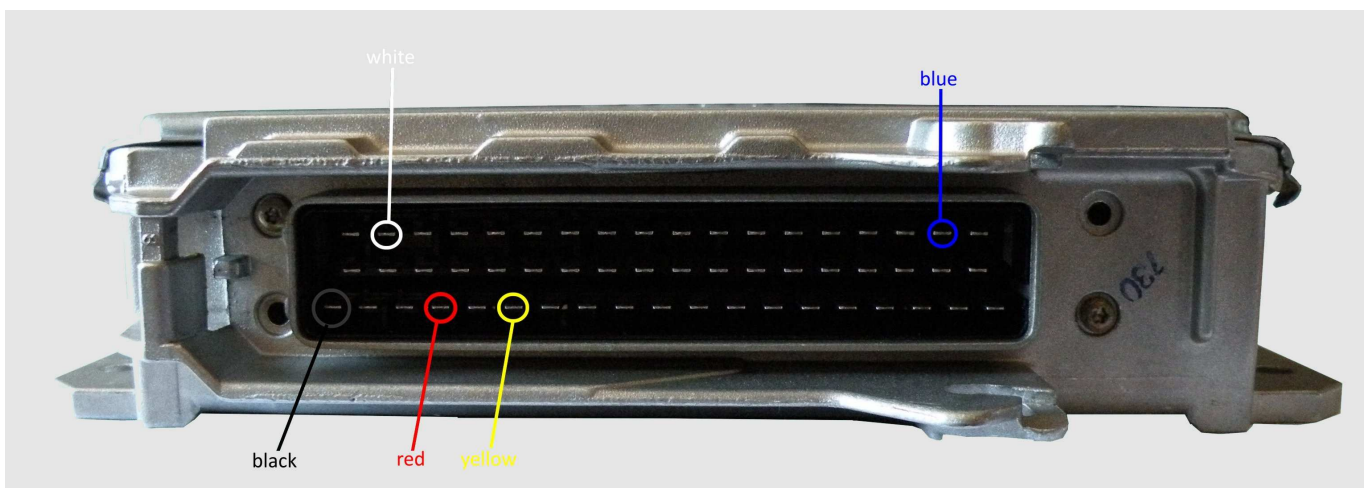

## Audi A6 2.5 TDI 140HP

1. Box Type: VT101501
2. Universal connection to engine ECU. ECU is located under dashboard, passenger side.

1. ECU Connector:

2. Connections:

ECU pin no.	Signal	Wire color in box harness
19	Ground	Black
16	Power	Red
14	Signal 1	Yellow
39	Signal 2	Blue
54	Air mass	White