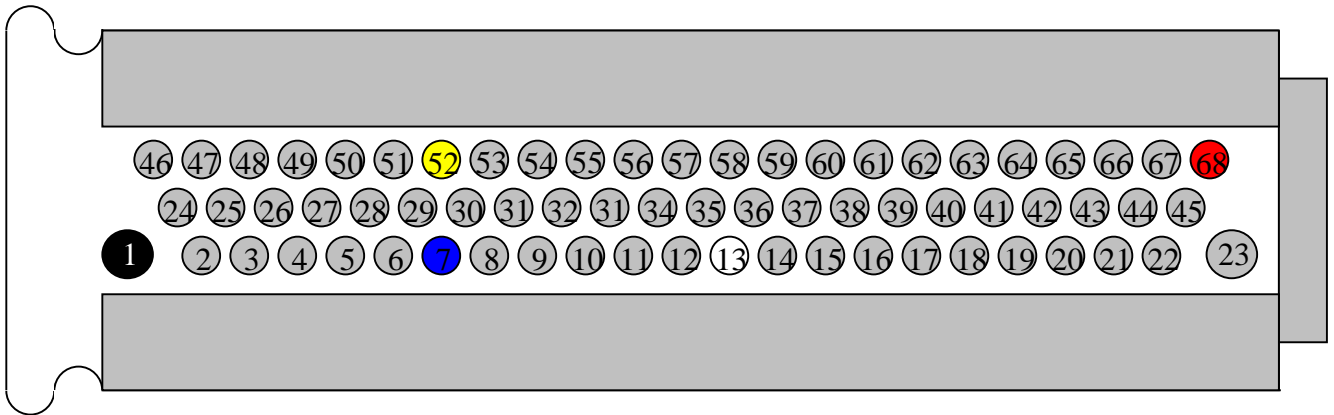

Renault Megane 1.9TD

ECU connector:

Connections:

ECU pin no.	Function	Wire color in box harness
68	Power +12V	Red
1	Ground	Black
52	Signal 1	Yellow
7	Signal 2	Blue
13	MAP sensor signal	White