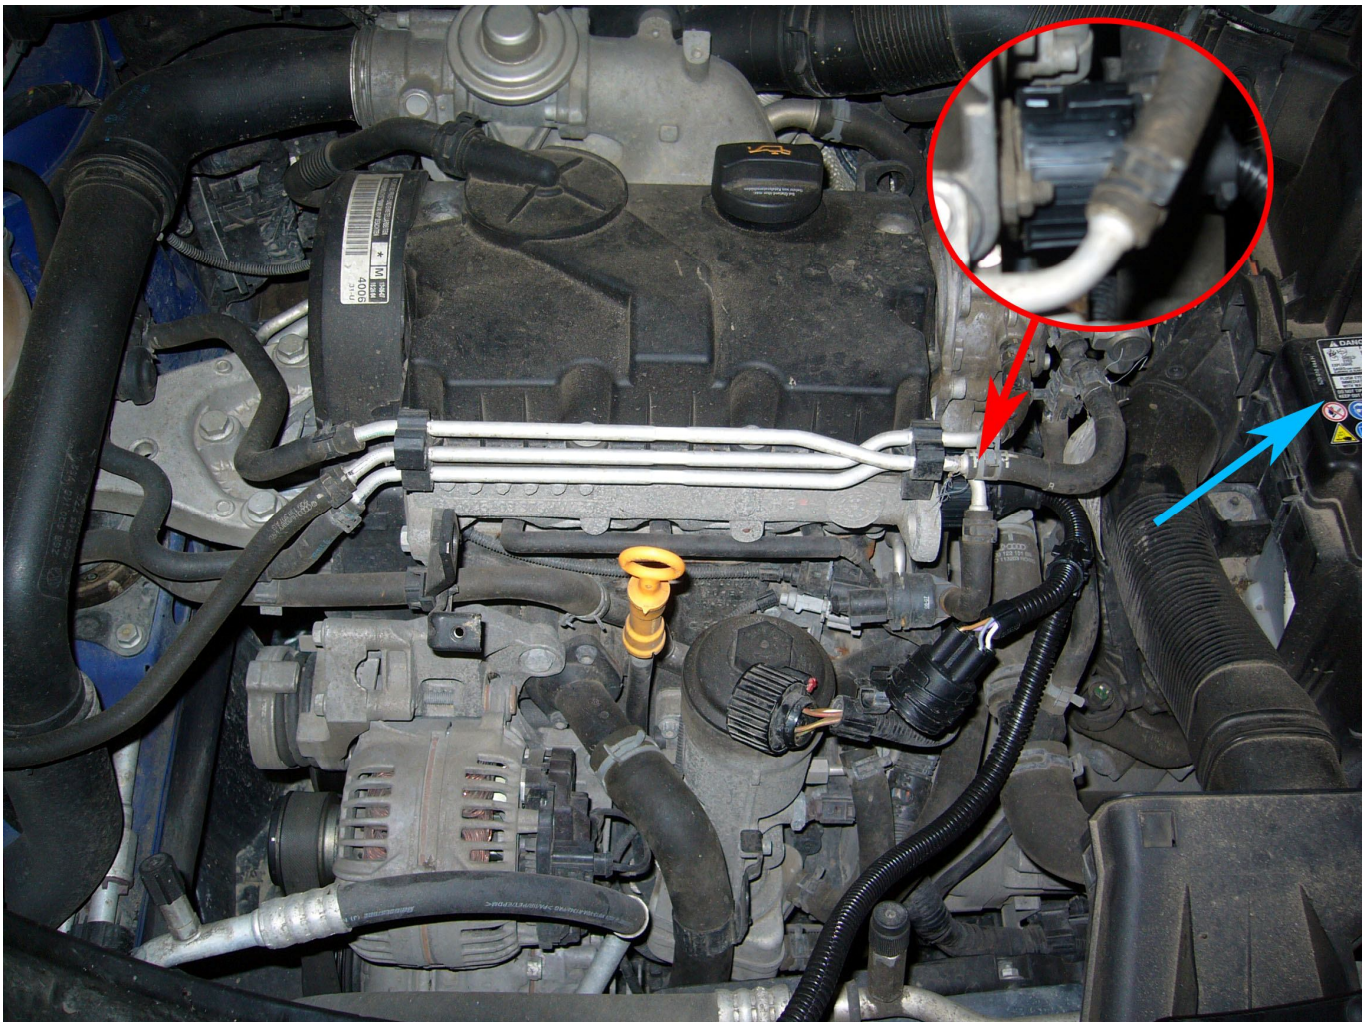

Skoda Fabia 1.4TDI 70HP

1. Box type: VT101304.
2. Find plug for injector harness. Disconnect it and connect box adapter between.

3. Connect black (-) and red (+) wires to battery.