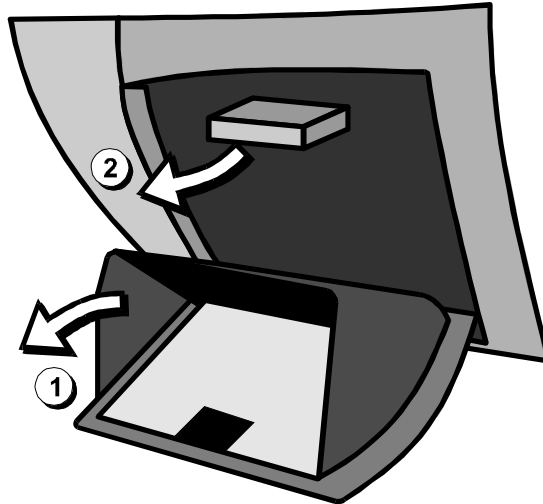

## Toyota Avensis 2.0 TD 1998

Universal connection to engine ECU. ECU is located above glovebox, passenger side.

ECU Connector:

Connections:

Component	ECU	BOX
	pin	wire
earth	13A	black
+12	14D	red
fuel quantity adjuster	25A	black with fuse
acceleration pedal	12C	yellow