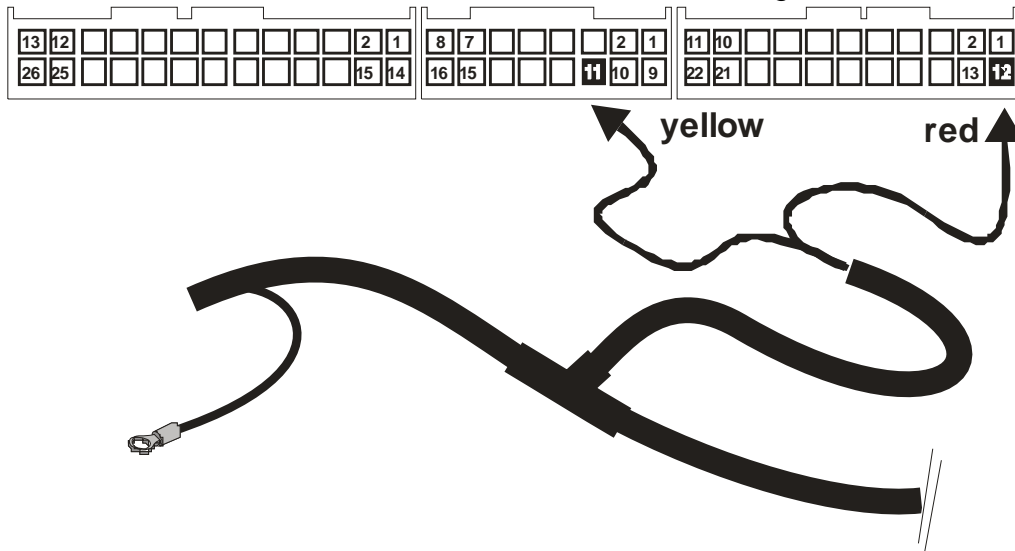

Suzuki Grand Vitara 2.0TD 87HP 1997

1. Connect box harness to ECU harness. ECU is located under glowbox.

Black wire with ring connect to ground.